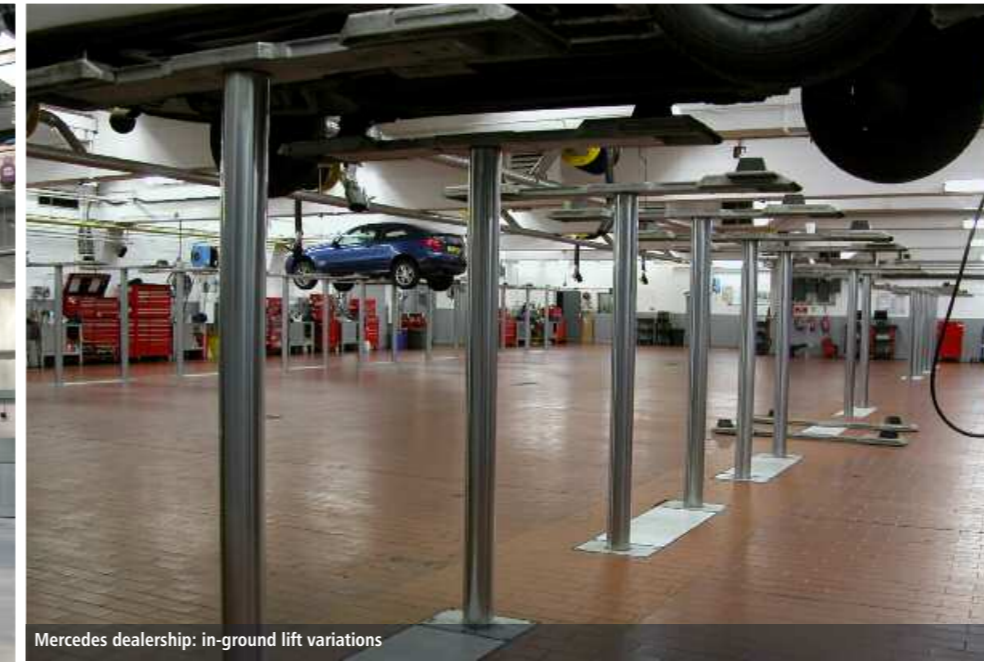

Full technical back-up service

Mercedes dealership: lifts for all sizes of vehicles

Maximising space for independent garages

Pit construction complete with integrated services

VW Audi dealership fully equipped workshops

WORKSHOP PLANNING & INSTALLATIONS

High performance and specialist workshops

BMW dealership: in-ground lifts

Mercedes dealership: integrated workshops services

Mercedes dealership: in-ground lift variations

Fully serviced workshop stations and lifts

Integrated tool cabinets and services

Maximum space utilisation for tyre shops

Clear floor in-ground lifts

VW Audi dealership: mixed lifting options with integrated workstations