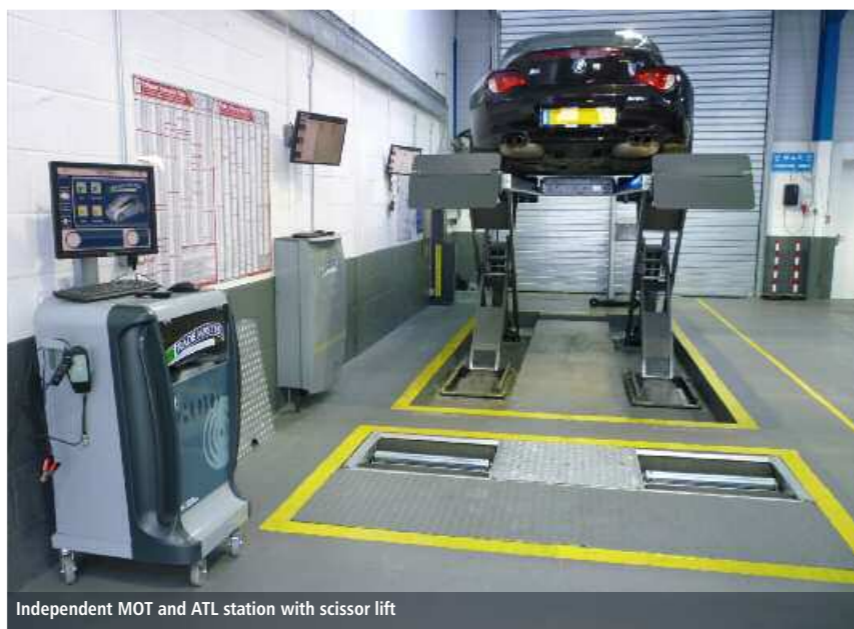

Fully serviced workshop stations and lifts

Integrated tool cabinets and services

Maximum space utilisation for tyre shops

Clear floor in-ground lifts

VW Audi dealership: mixed lifting options with integrated workstations

MOT and ATL brake tester options

Complete MOT and ATL set-ups

BMW dealership: ATL lanes with scissor lift

Independent MOT and ATL station with scissor lift

Independent MOT and ATL station with pit option

BMW dealership: in-ground lift and MOT & ATL lane